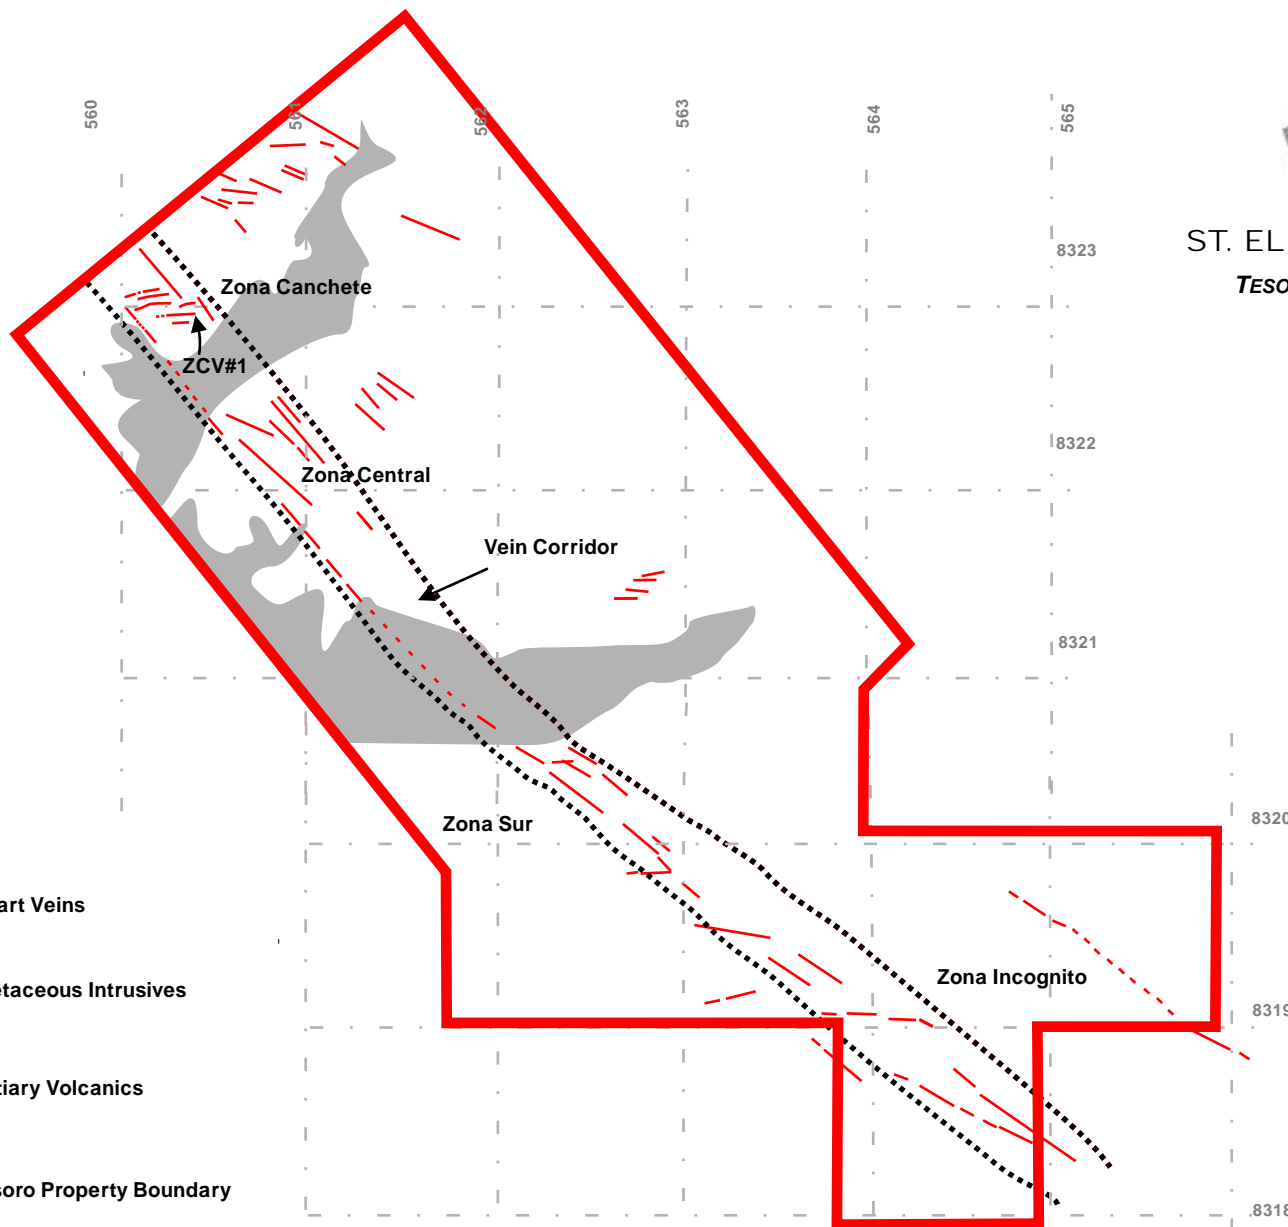

ST. ELIAS MINES LTD.
TESORO PROJECT, PERU

-  Quartz Veins
-  Cretaceous Intrusives
-  Tertiary Volcanics
-  Tesoro Property Boundary