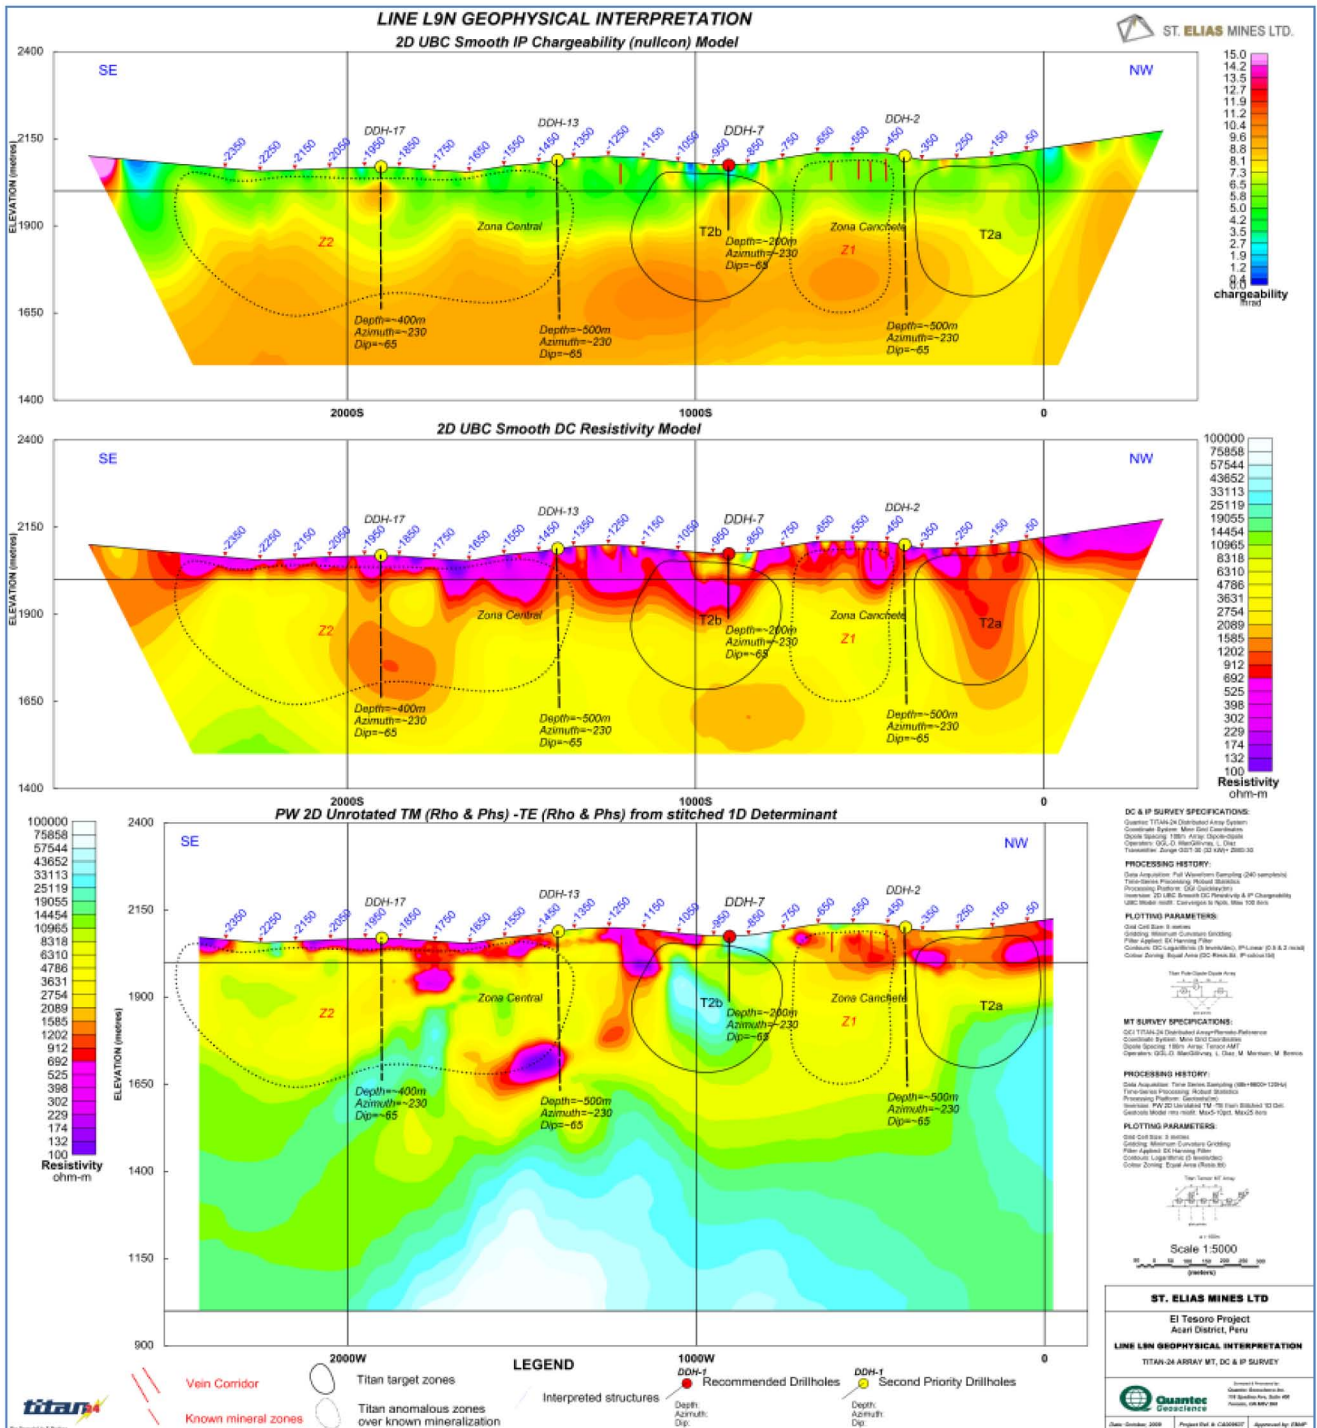

Line L4N Interpretation over DC Resistivity, IP

Chargeability (smIP Nullcon) and MT (PU\_D4)

# ST. ELIAS MINES LTD.

Trading Symbol: TSX-SLI  
 Web Site: www.steliasmines.com

Line L9E Interpretation over DC Resistivity, IP

Chargeability (smIP Nullcon) and MT (PU\_D4)