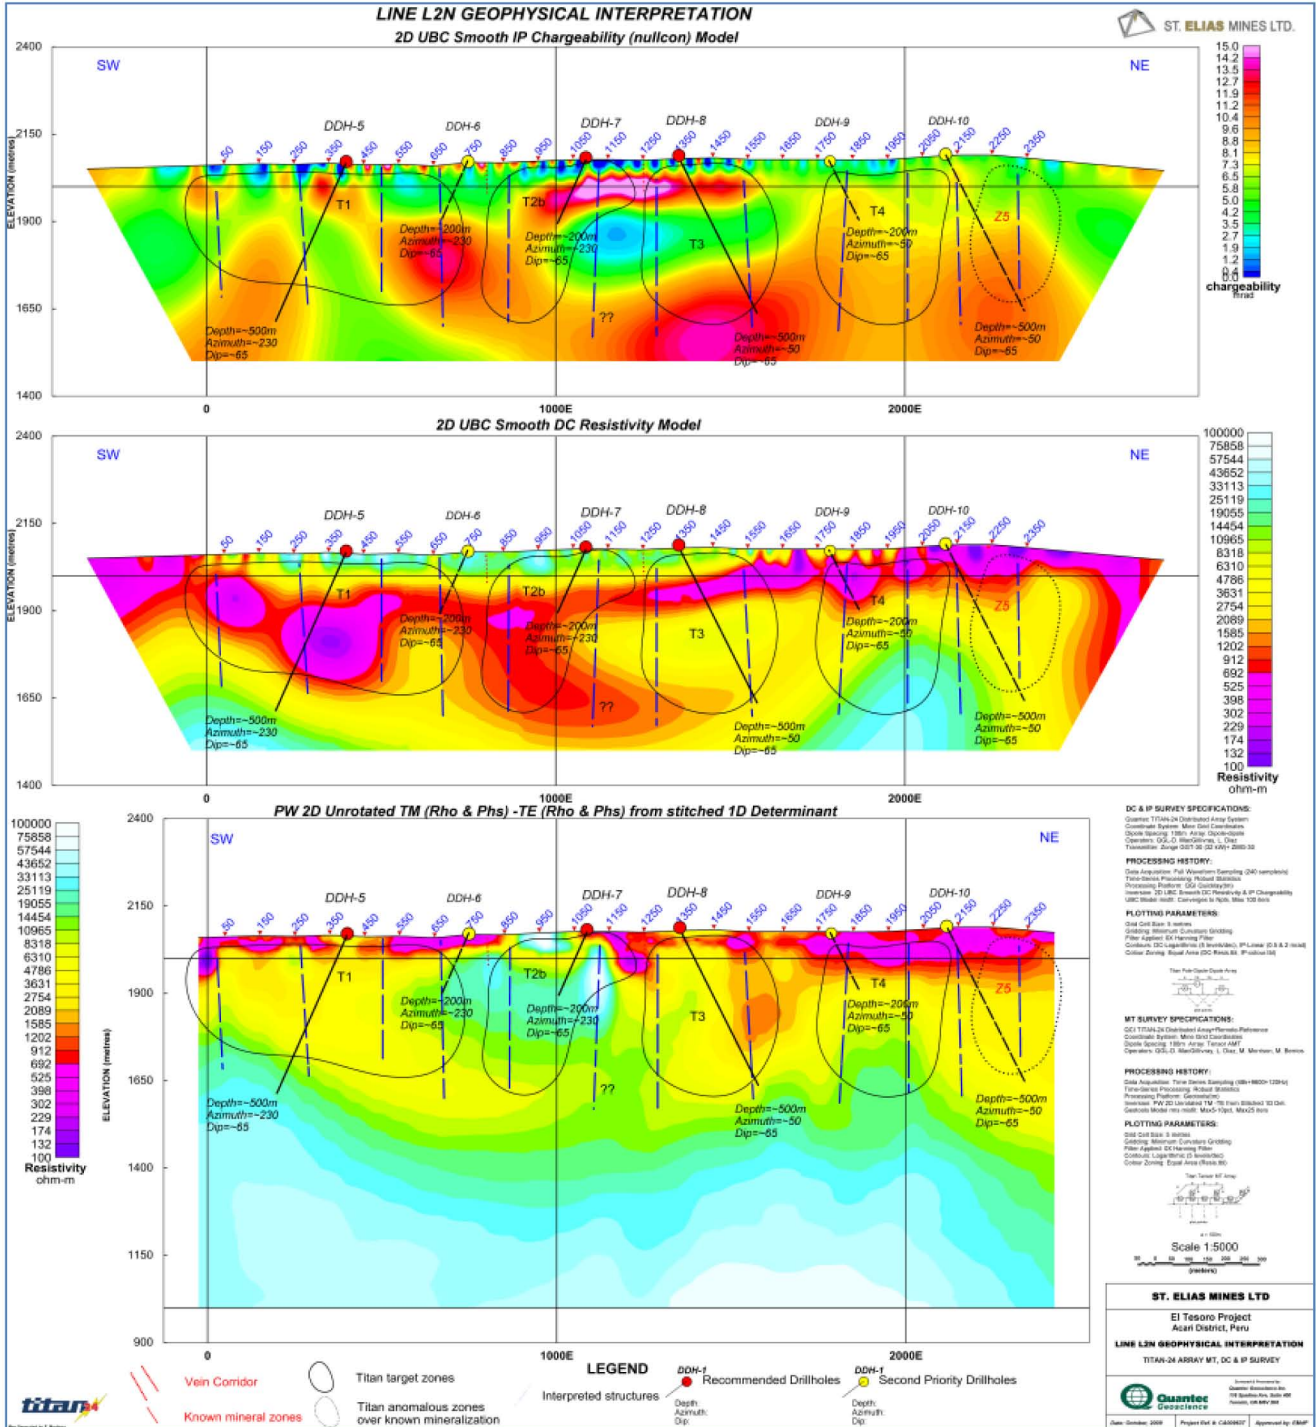

# ST. ELIAS MINES LTD.

Trading Symbol: TSX-SLI  
 Web Site: www.steliasmines.com

Chargeability (smIP Nullcon) and MT (PU\_D4)

Line L2N Interpretation over DC Resistivity, IP

**ST. ELIAS MINES LTD.**

Trading Symbol: TSX-SLI  
 Web Site: www.steliasmines.com

Line L4N Interpretation over DC Resistivity, IP

Chargeability (smIP Nullcon) and MT (PU\_D4)

# ST. ELIAS MINES LTD.

Trading Symbol: TSX-SLI  
 Web Site: www.steliasmines.com

Line L9E Interpretation over DC Resistivity, IP

Chargeability (smIP Nullcon) and MT (PU\_D4)