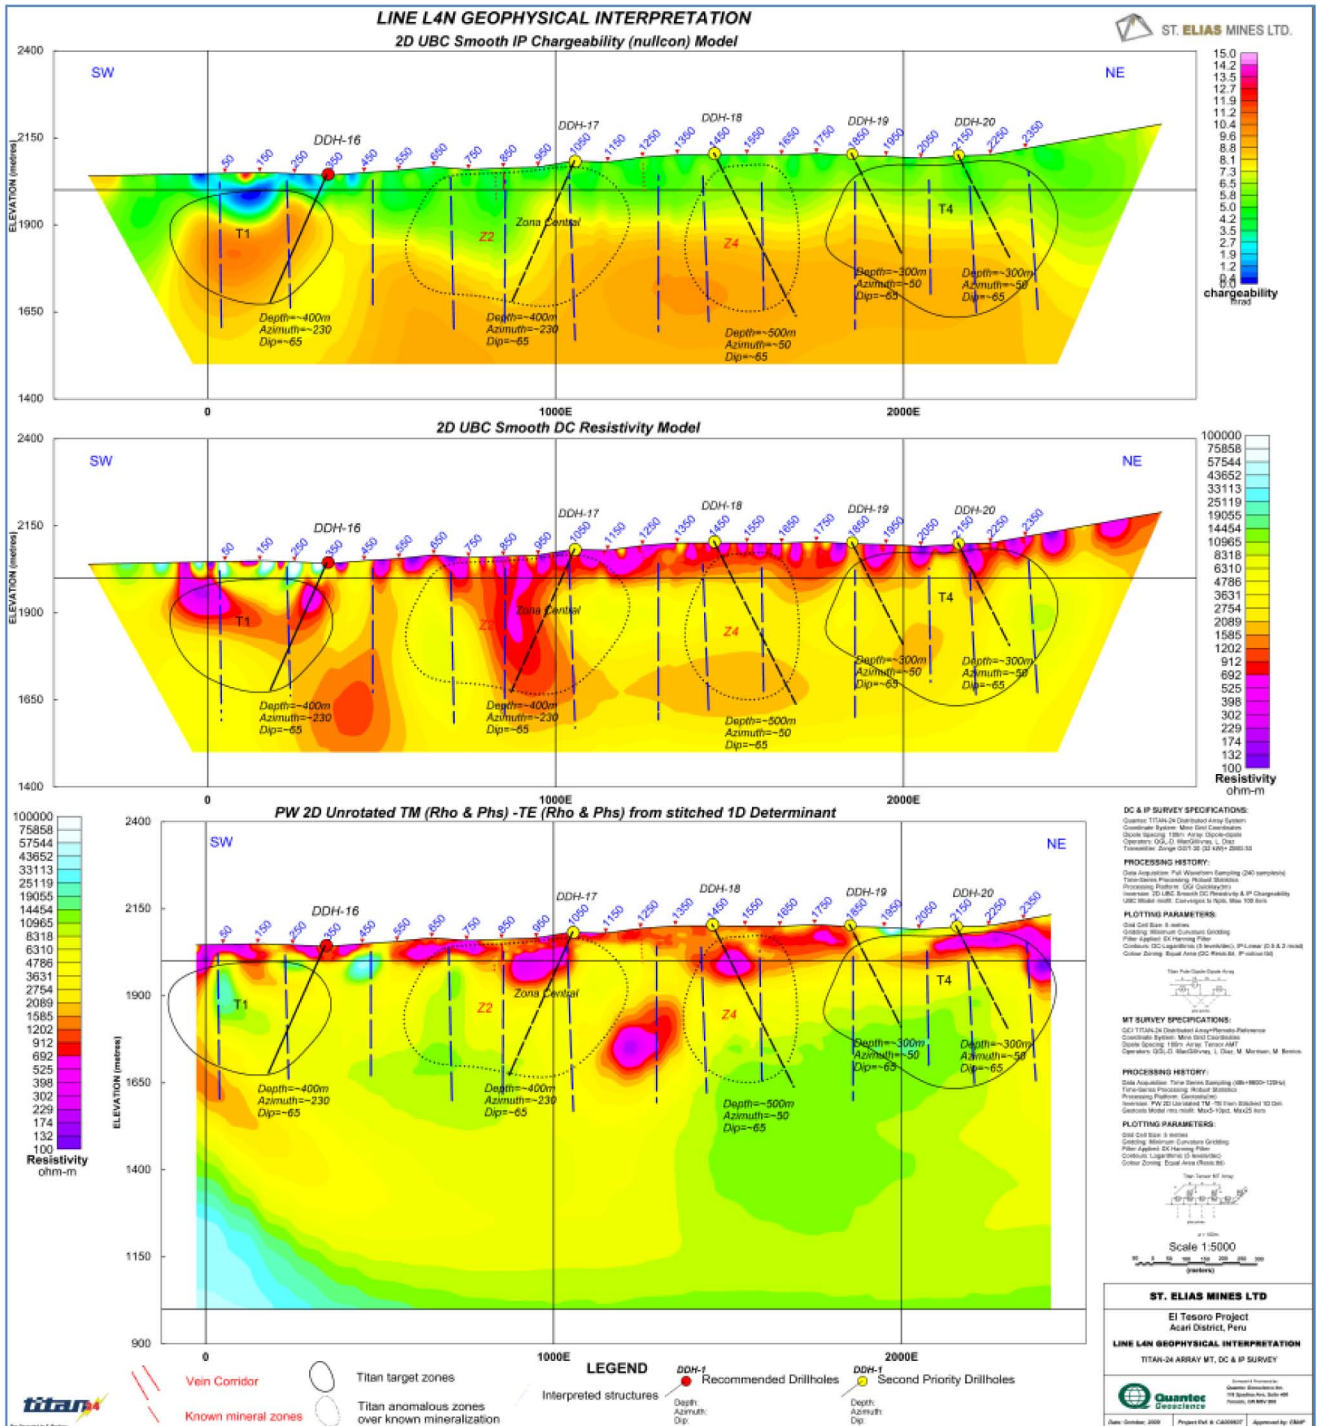

# ST. ELIAS MINES LTD.

Trading Symbol: TSX-SLI  
 Web Site: www.steliasmines.com

Chargeability (smIP Nullcon) and MT (PU\_D4)

Line L2N Interpretation over DC Resistivity, IP

**ST. ELIAS MINES LTD.**

Trading Symbol: TSX-SLI  
 Web Site: www.steliasmines.com

Line L4N Interpretation over DC Resistivity, IP

Chargeability (smIP Nullcon) and MT (PU\_D4)

# ST. ELIAS MINES LTD.

Trading Symbol: TSX-SLI  
 Web Site: www.steliasmines.com

Line L9E Interpretation over DC Resistivity, IP

Chargeability (smIP Nullcon) and MT (PU\_D4)